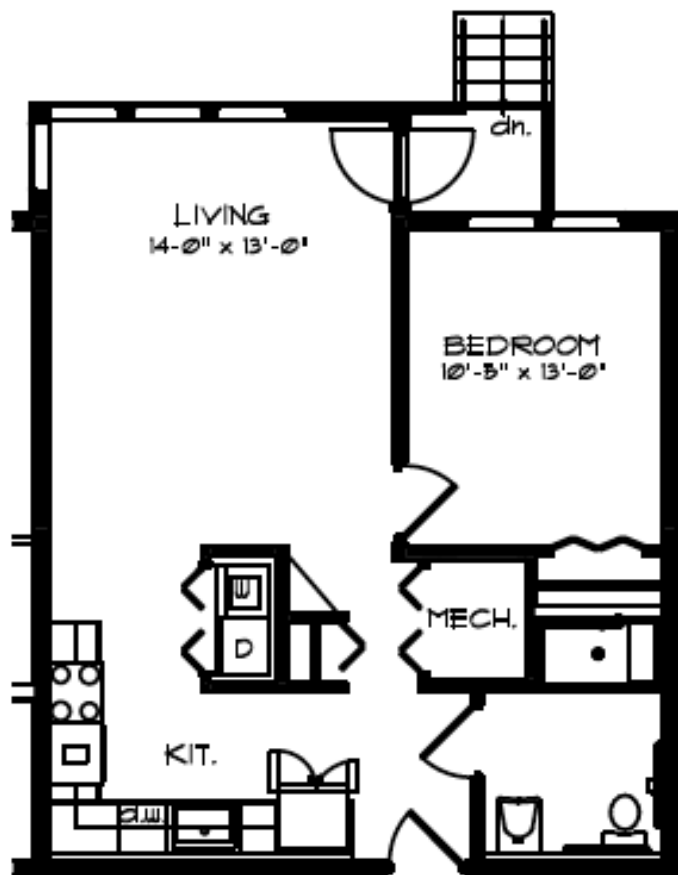

STONLEYPARK JP

One Bedroom Floor Plan

1 BEDROOM UNIT
759 SF