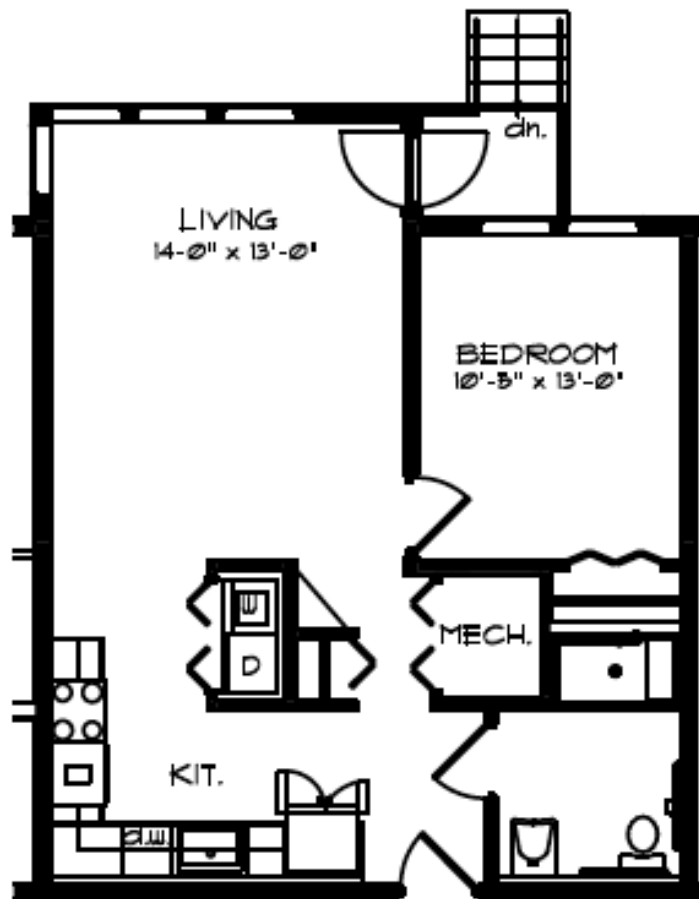

STONLEYPARK JP

One Bedroom Floor Plan

1 BEDROOM UNIT
759 SF