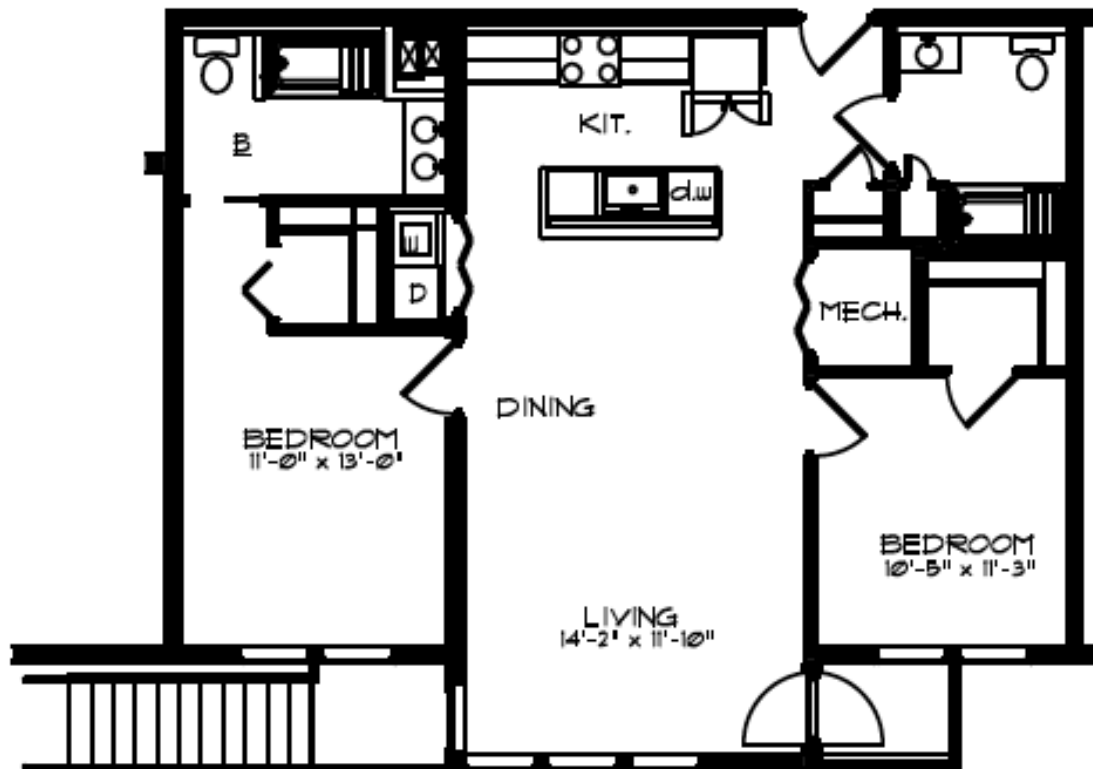

STONLEYPARK JP

Two Bedroom Floor Plan

2 BEDROOM UNIT
1074 SF